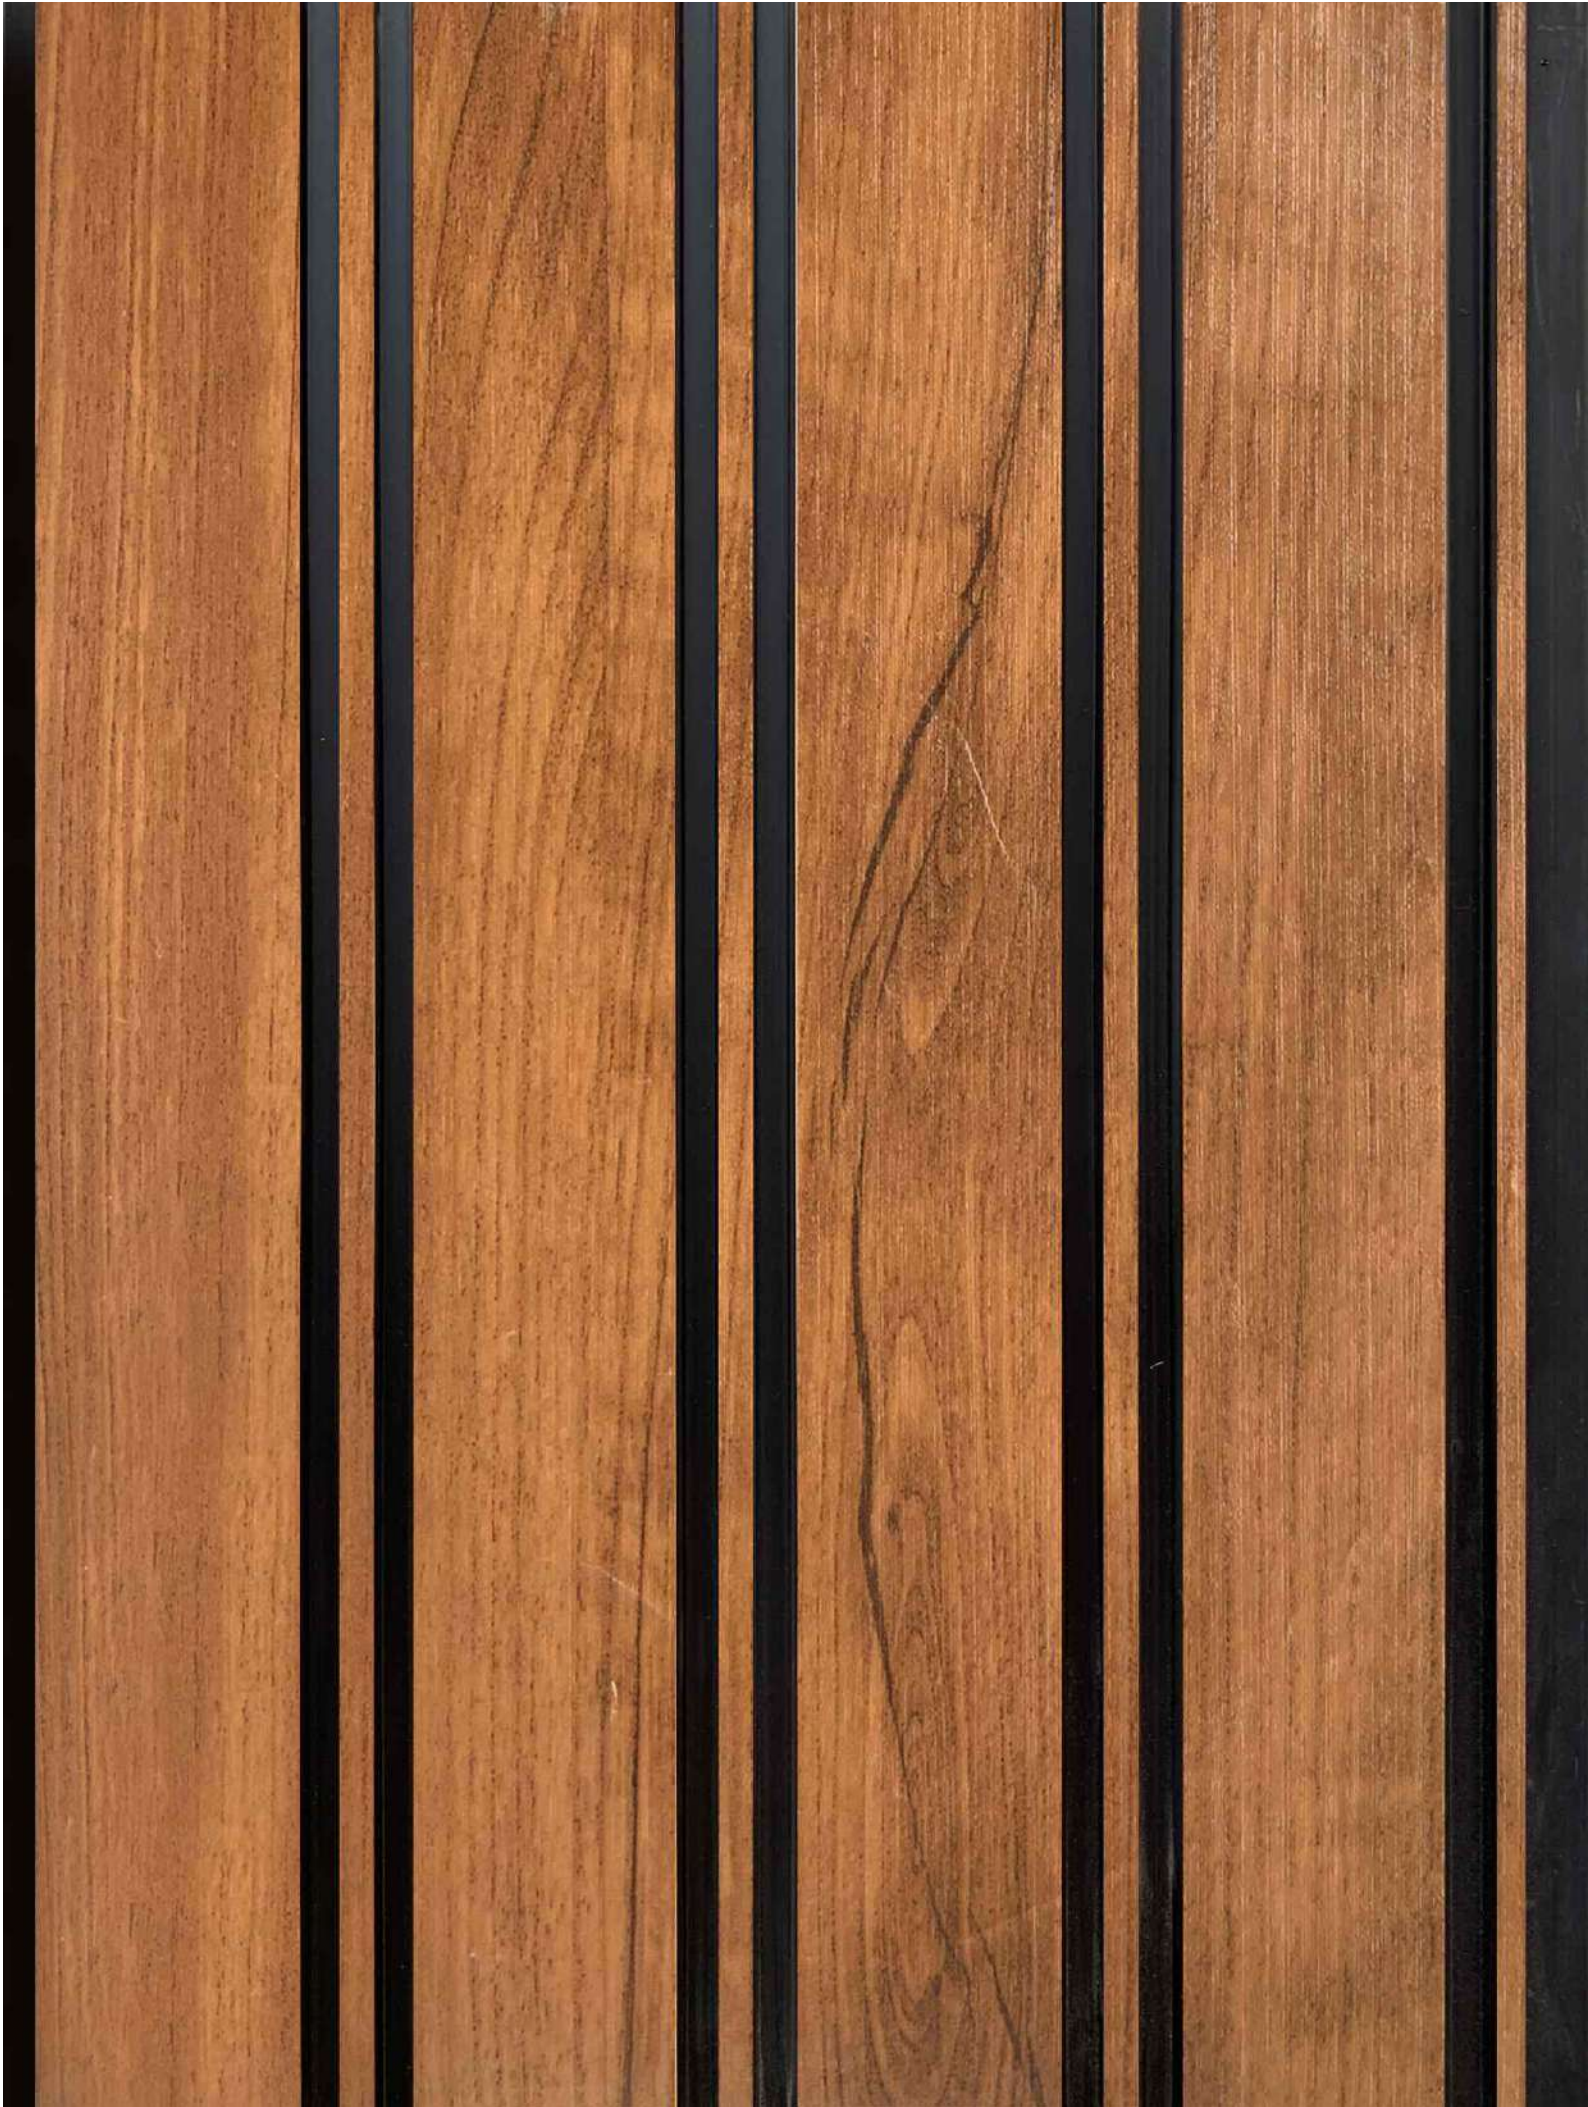

JRG (4 L - 208)